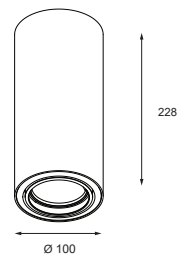

1. The product family, size and directional feature
TUB70D.PEWW.12A927S.WH.D.BB
2. The mounting and colour of the body
TUB70D.PEWW.12A927S.WH.D.BB
3. The Light engine, lumens, LED generation, colour, beam, colour of the front ring and type of LED driver control
TUB70D.PEWW.12A927S.WH.D.BB
4. Optional Accessories, like a baffle, honeycomb, glass, etc.
TUB70D.PEWW.12A927S.WH.D.BB

Product	Size	Type	Mounting	Weight	Code
	70mm	directional	track	1.25kg	TUB70D.TRCK
			ceiling	1.25kg	TUB70D.CEIL

70mm Pendant with 2000mm transparant mains cable

70mm Ceiling mount

TUBA70 LED light units + accesories