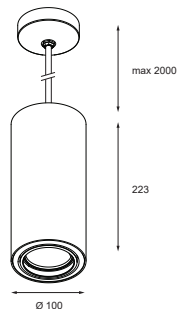

1. The product family, size and directional feature
TUB70D.PEWW.12A927S.WH.D.BB
2. The mounting and colour of the body
TUB70D.PEWW.12A927S.WH.D.BB
3. The Light engine, lumens, LED generation, colour, beam, colour of the front ring and type of LED driver control
TUB70D.PEWW.12A927S.WH.D.BB
4. Optional Accessories, like a baffle, honeycomb, glass, etc.
TUB70D.PEWW.12A927S.WH.D.BB

Product	Size	Type	Mounting	Weight	Code
	70mm	directional	track	1.25kg	TUB70D.TRCK
			ceiling	1.25kg	TUB70D.CEIL

70mm Pendant with 2000mm transparant mains cable

70mm Ceiling mount

TUBA70 LED light units + accesories