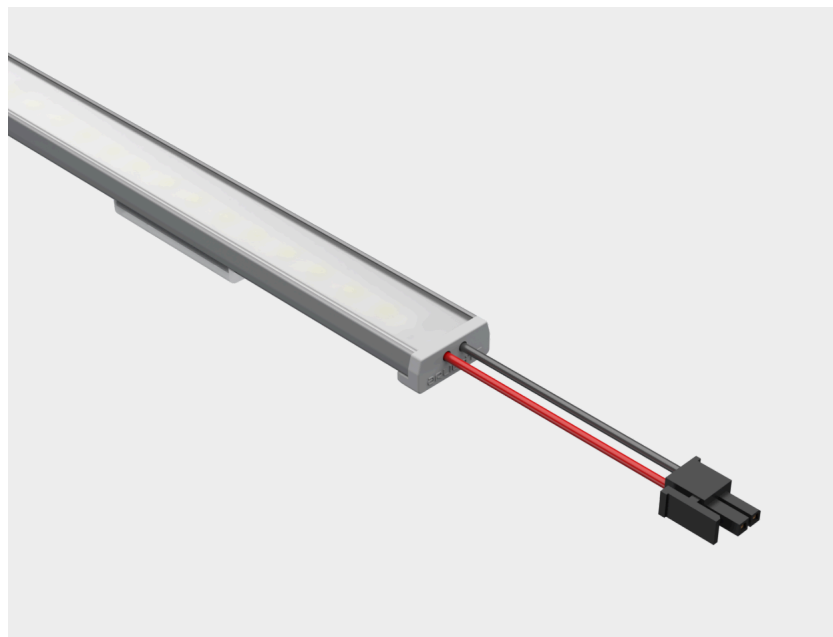

Strio-LL Opal

Housing

Matt natural anodized, aluminum extrusion profile and mounting accessories with plastic end cap

Diffuser

Opal, white, diffusing polycarbonate diffuser with lambertian light distribution

Led

High-efficacy mid power LED, achieving L70B50 \geq 50,000 hours of lifetime

Driver

24V external type. Constant voltage output driver with high efficiency

| Type Code | Power (w) | CCT (K) | Light Output (lm) | CRI | V/Hz | L (mm) |
|------------------|-----------|---------|-------------------|-----|--------|--------|
| SDSRL0140.1,5.40 | 1,5 | 4000 | 133 | >80 | 24V DC | 140 |
| SDSRL0140.1,5.30 | 1,5 | 3000 | 130 | >80 | 24V DC | 140 |
| SDSRL.0264.3.40 | 3 | 4000 | 268 | >80 | 24V DC | 264 |
| SDSRL.0264.3.30 | 3 | 3000 | 262 | >80 | 24V DC | 264 |
| SDSRL.0511.7.40 | 7 | 4000 | 535 | >80 | 24V DC | 511 |
| SDSRL.0511.7.30 | 7 | 3000 | 524 | >80 | 24V DC | 511 |
| SDSRL.1005.13.40 | 13 | 4000 | 1088 | >80 | 24V DC | 1005 |
| SDSRL.1005.13.30 | 13 | 3000 | 1066 | >80 | 24V DC | 1055 |
| SDSRL.1252.16.40 | 16 | 4000 | 1389 | >80 | 24V DC | 1252 |
| SDSRL.1252.16.30 | 16 | 3000 | 1361 | >80 | 24V DC | 1252 |
| SDSRL.1499.20.40 | 20 | 4000 | 1694 | >80 | 24V DC | 1499 |
| SDSRL.1499.20.30 | 20 | 3000 | 1660 | >80 | 24V DC | 1499 |