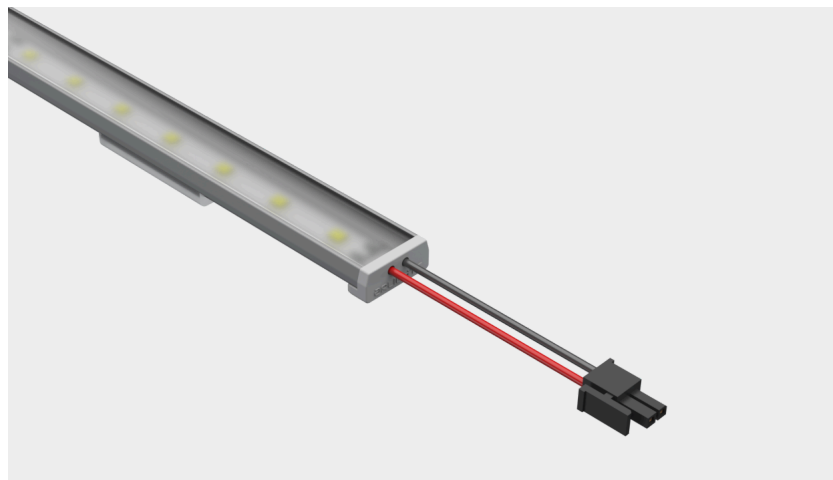

Strio-LL Frosted

Housing

Matt natural anodized, aluminum extrusion profile and mounting accessories with plastic end cap

Diffuser

Opal, white, diffusing polycarbonate diffuser with lambertian light distribution

Led

High-efficacy mid power LED, achieving L70B50 ≥ 50,000 hours of lifetime

Driver

24V external type. Constant voltage output driver with high efficiency

Type Code	Power (w)	CCT (K)	Light Output (lm)	CRI	V/Hz	L (mm)
SDSRLB0140.1,5.40	1,5	4000	162	>80	24V DC	140
SDSRLB0140.1,5.30	1,5	3000	159	>80	24V DC	140
SDSRLB.0264.3.40	3	4000	322	>80	24V DC	264
SDSRLB.0264.3.30	3	3000	315	>80	24V DC	264
SDSRLB.0511.7.40	7	4000	641	>80	24V DC	511
SDSRLB.0511.7.30	7	3000	628	>80	24V DC	511
SDSRLB.1005.13.40	13	4000	1305	>80	24V DC	1005
SDSRLB.1005.13.30	13	3000	1279	>80	24V DC	1055
SDSRLB.1252.16.40	16	4000	1667	>80	24V DC	1252
SDSRLB.1252.16.30	16	3000	1634	>80	24V DC	1252
SDSRLB.1499.20.40	20	4000	2048	>80	24V DC	1499
SDSRLB.1499.20.30	20	3000	2007	>80	24V DC	1499